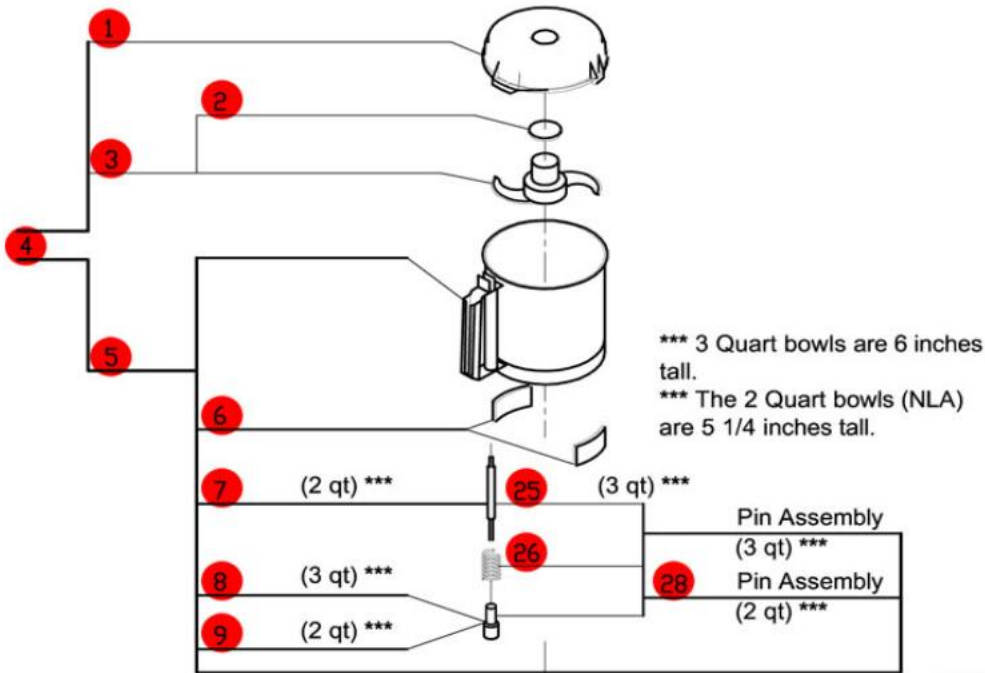

Serial Number Series- R2Uxxxxx Also, 231xxxxx03

1- Speed, 120 Volt, 1 Phase, 60Hz., 1 HP.

1725 RPM, 7 Amps

Click on Red Dot
OR
Call us for help
800-465-6060