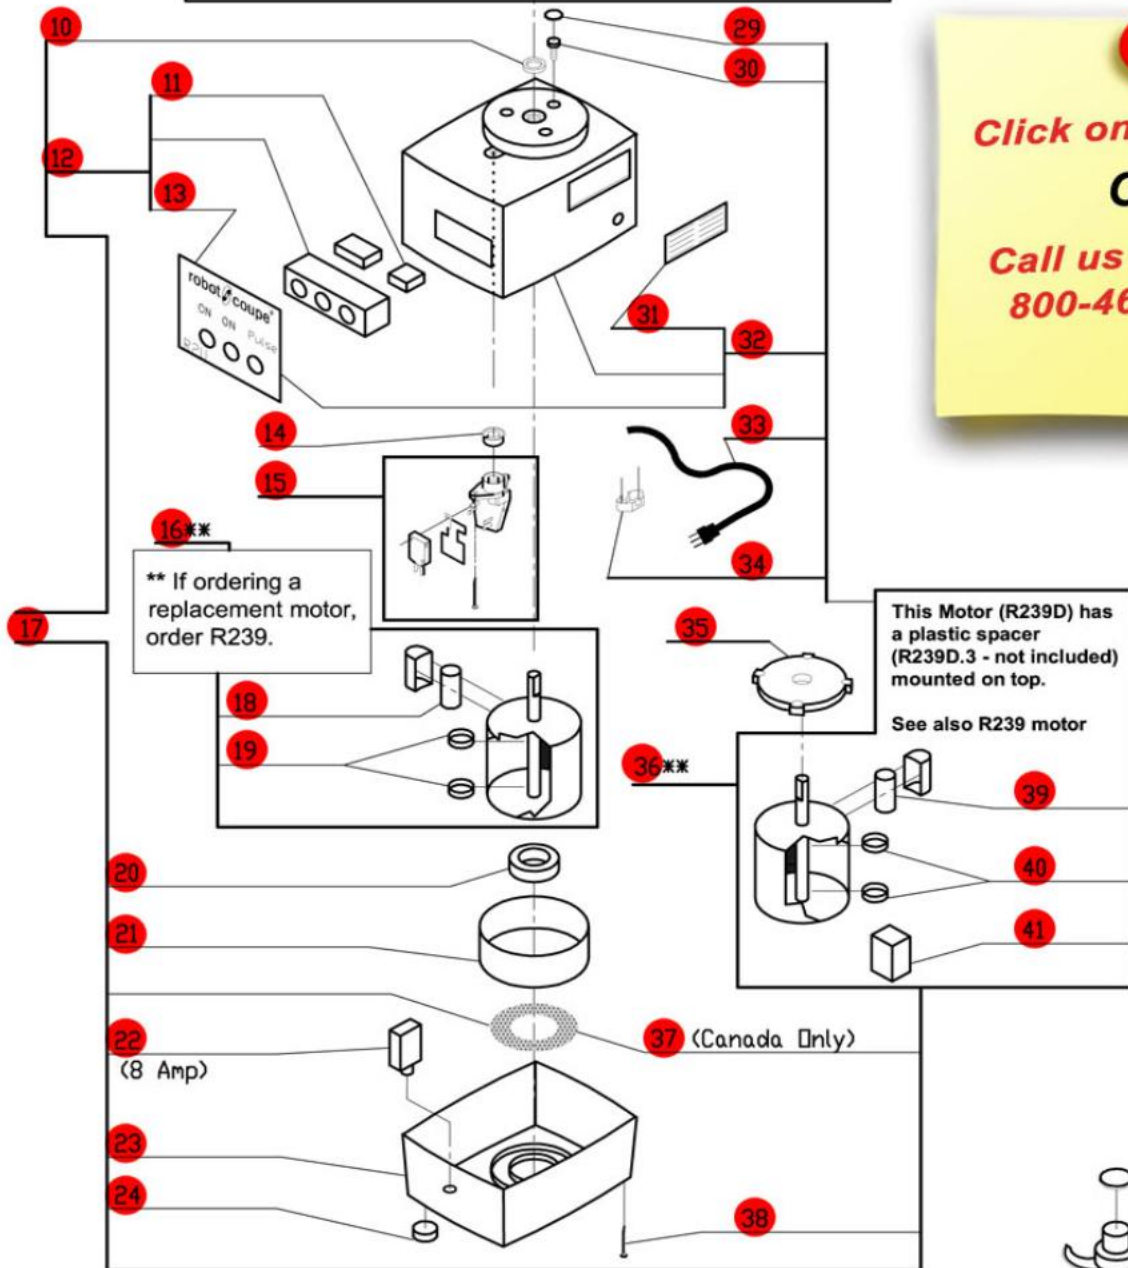

Serial Number Series- R2Uxxxxx Also, 231xxxxx03

1- Speed, 120 Volt, 1 Phase, 60Hz., 1 HP.

1725 RPM, 7 Amps

Click on Red Dot
OR
Call us for help
800-465-6060